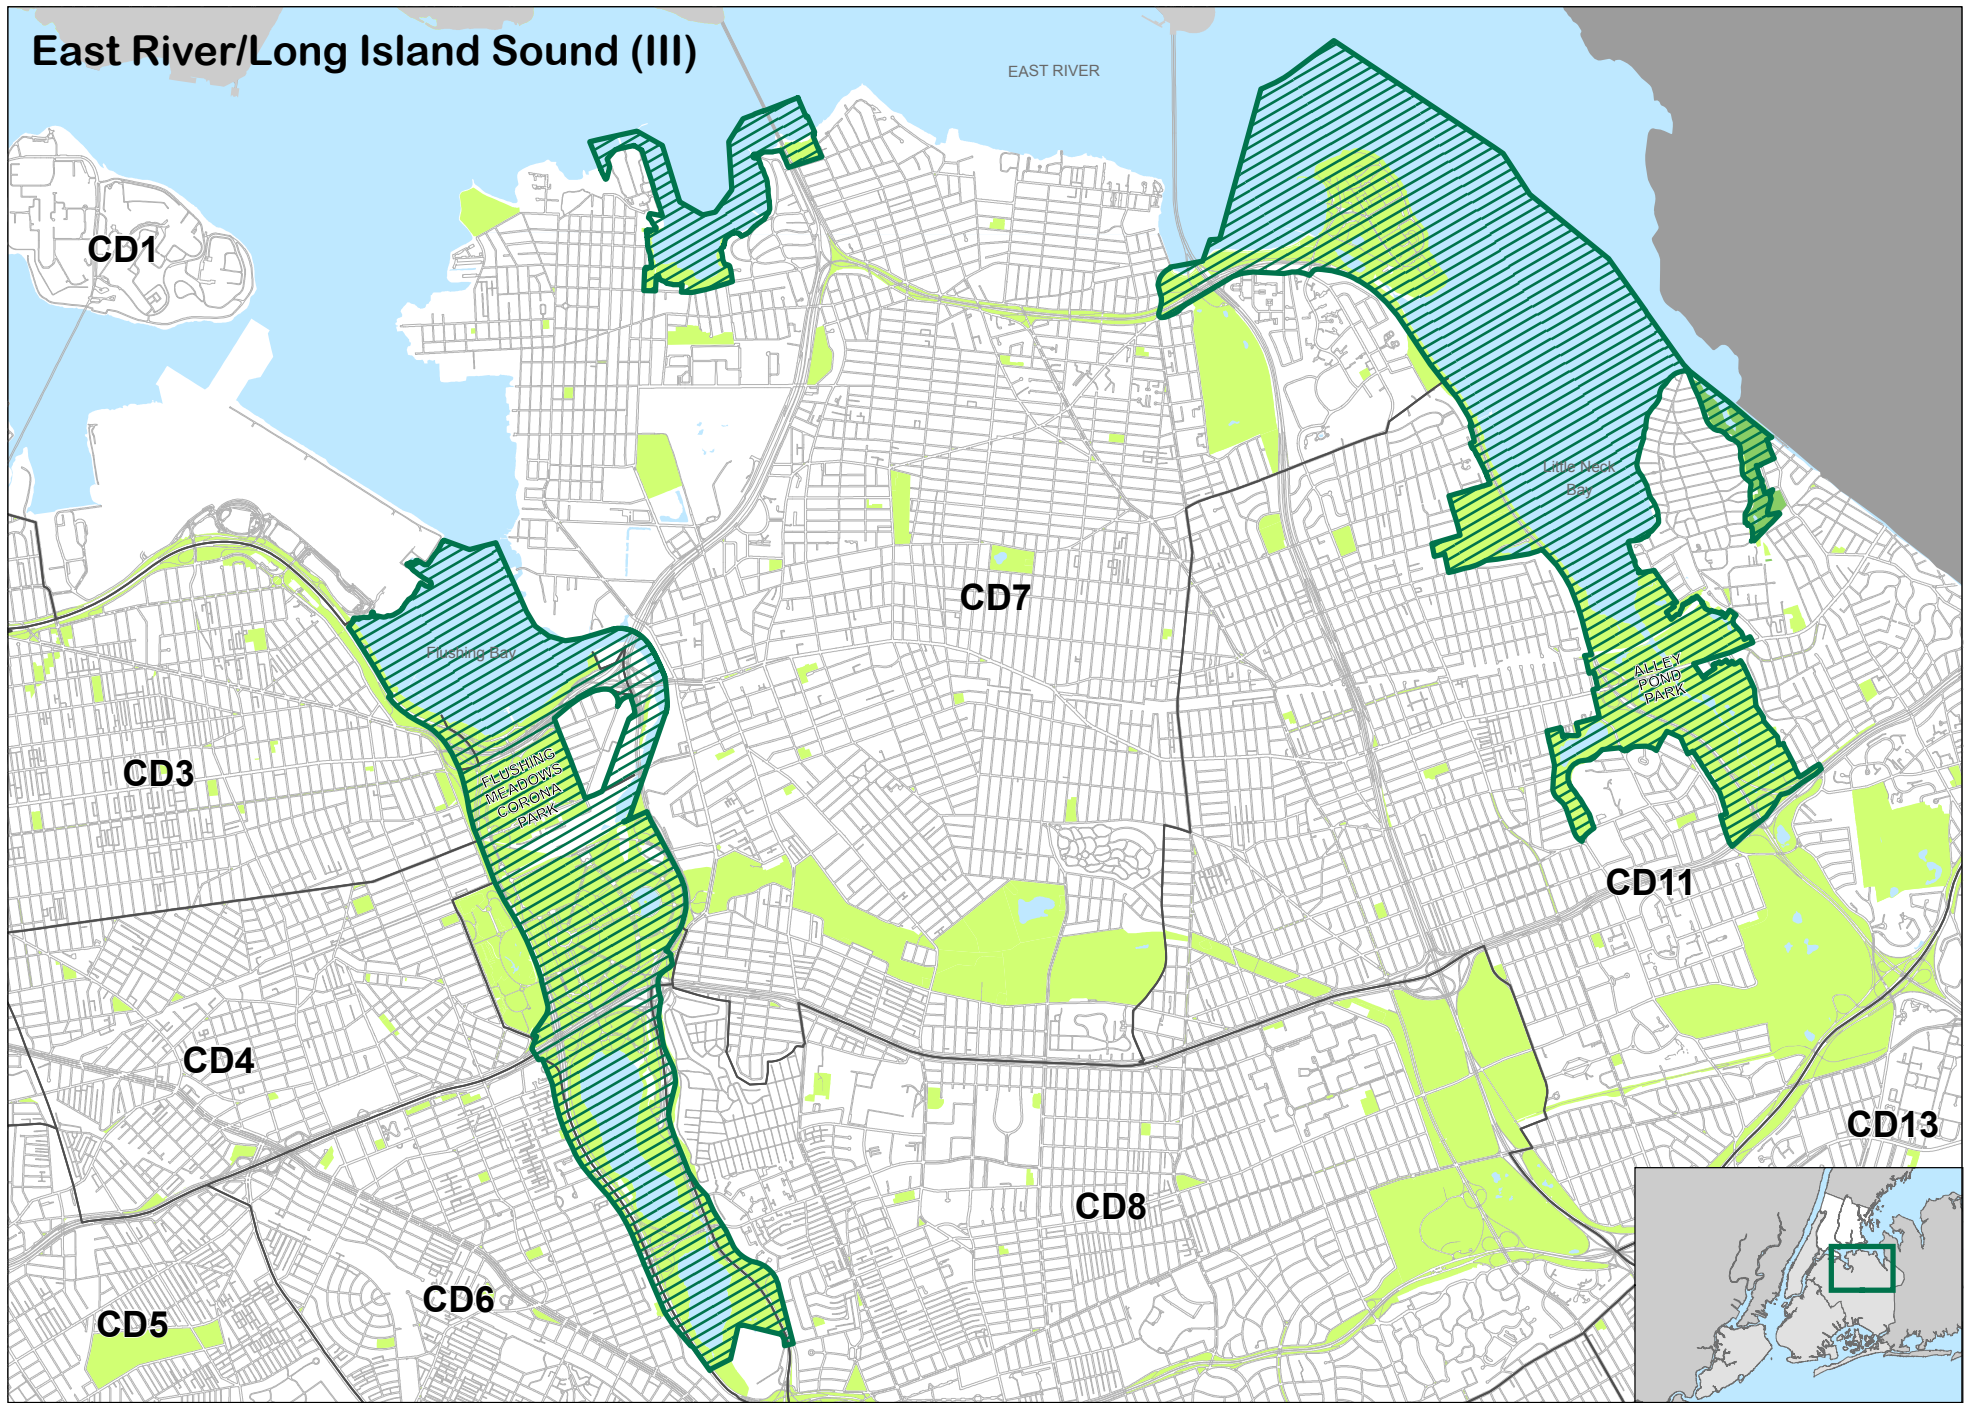

SPECIAL NATURAL WATERFRONT AREAS

East River/Long Island Sound (I)

Special Natural Waterfront Areas

-  SNWA Boundary
-  Parkland

Special Natural Waterfront Areas

 SNWA Boundary
  Parkland

East River/Long Island Sound (III)

Special Natural Waterfront Areas

SNWA Boundary

Parkland

Special Natural Waterfront Areas

SNWA Boundary

Parkland

Northwestern Staten Island Harbor Herons Area

Special Natural Waterfront Areas

-  SNWA Boundary
-  Parkland
-  ESMIA