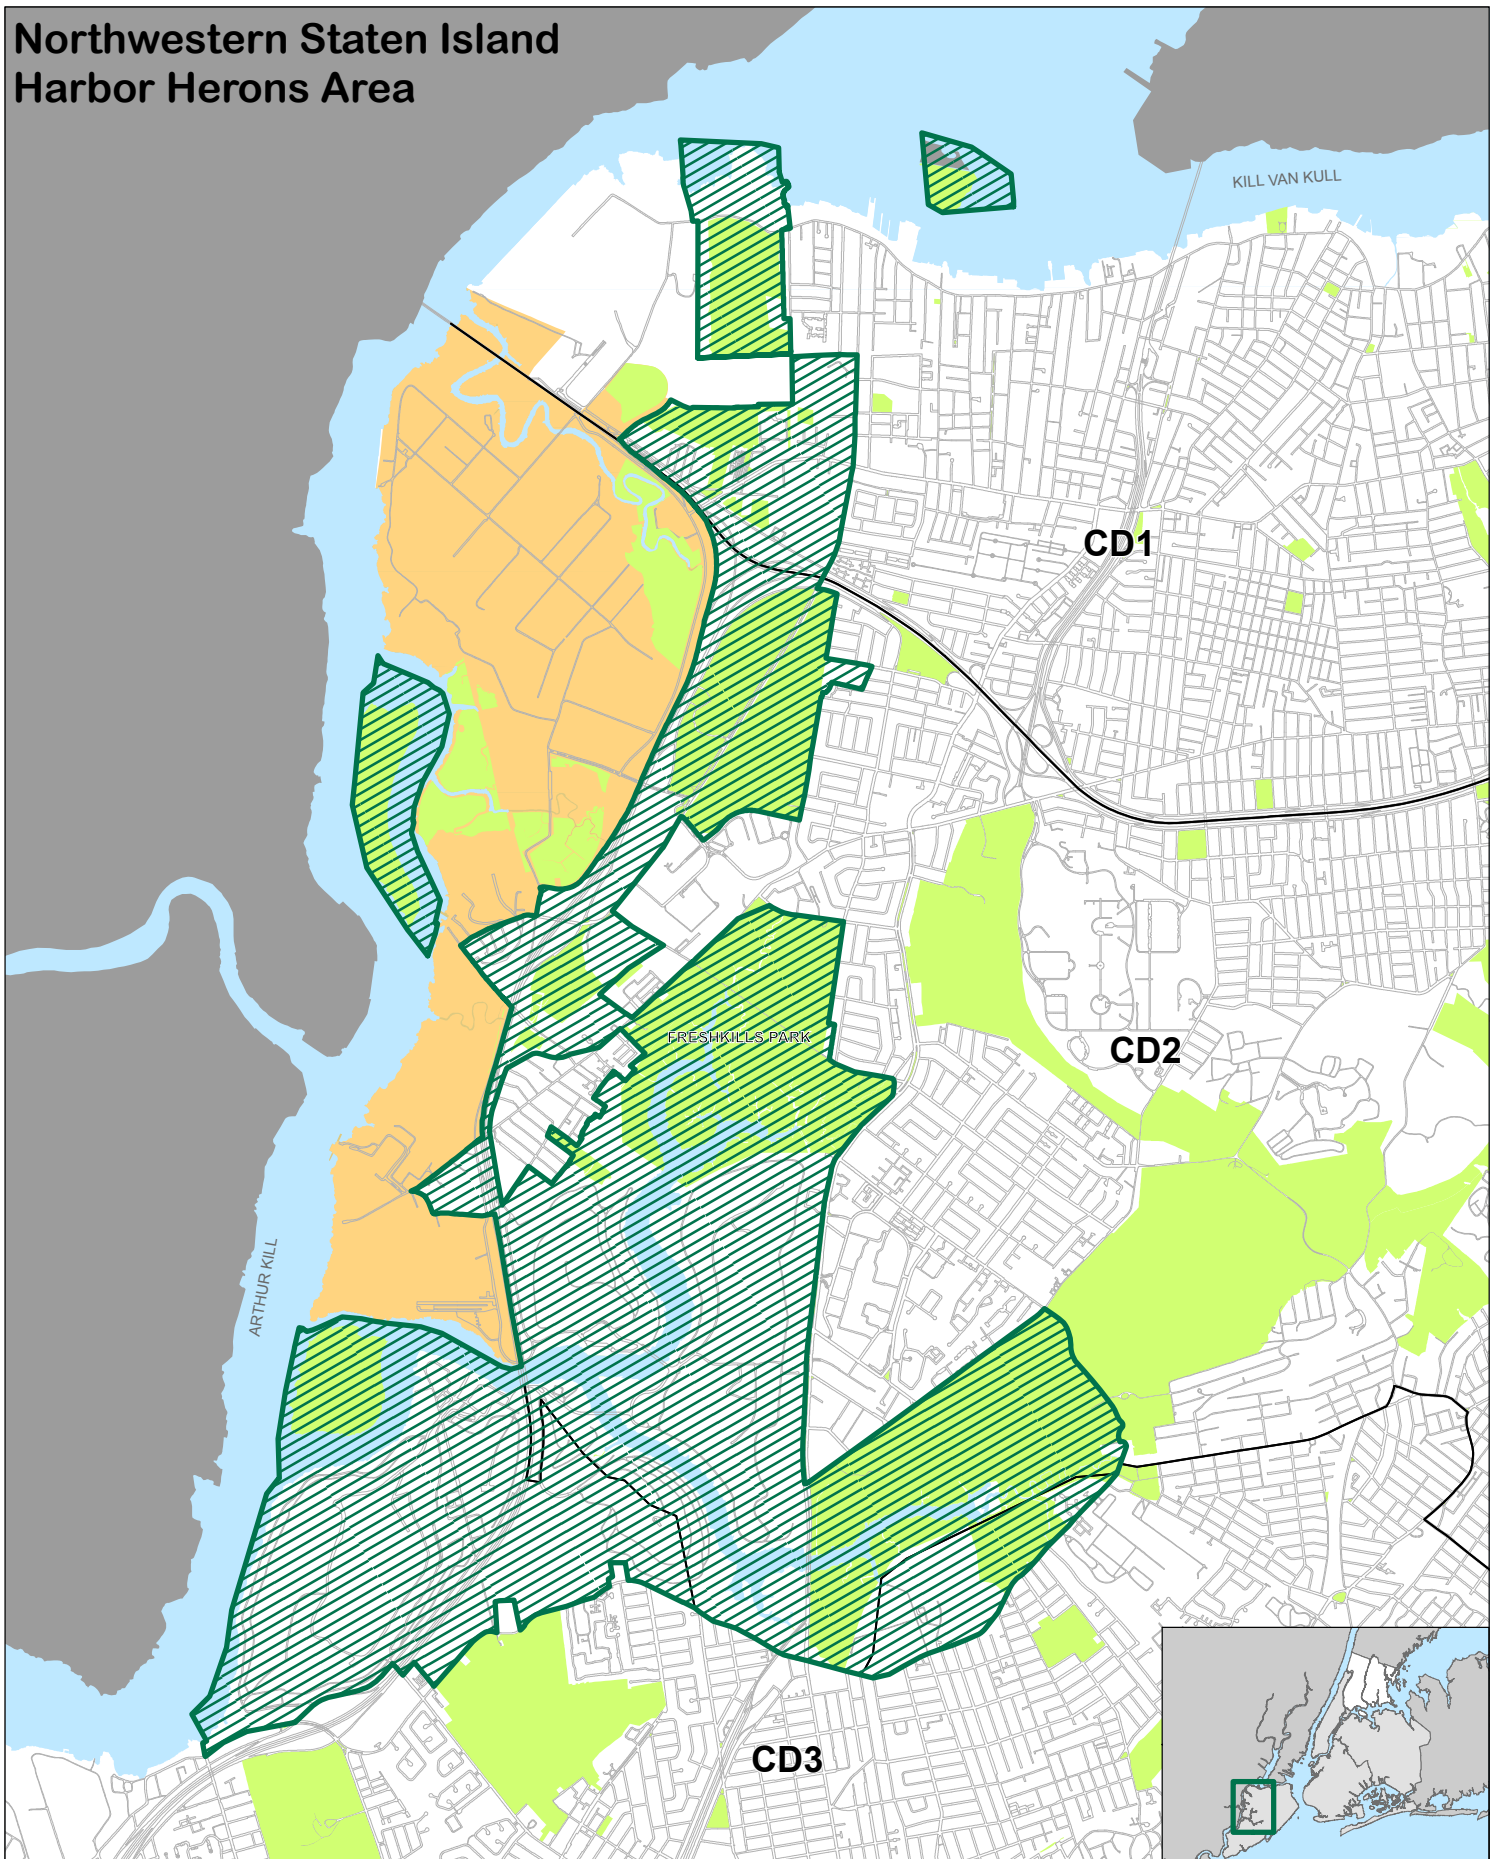

SPECIAL NATURAL WATERFRONT AREAS

East River/Long Island Sound (I)

Special Natural Waterfront Areas

-  SNWA Boundary
-  Parkland

Special Natural Waterfront Areas

 SNWA Boundary
  Parkland

East River/Long Island Sound (III)

Special Natural Waterfront Areas

SNWA Boundary

Parkland

Special Natural Waterfront Areas

SNWA Boundary

Parkland

Northwestern Staten Island Harbor Herons Area

Special Natural Waterfront Areas

-  SNWA Boundary
-  Parkland
-  ESMIA