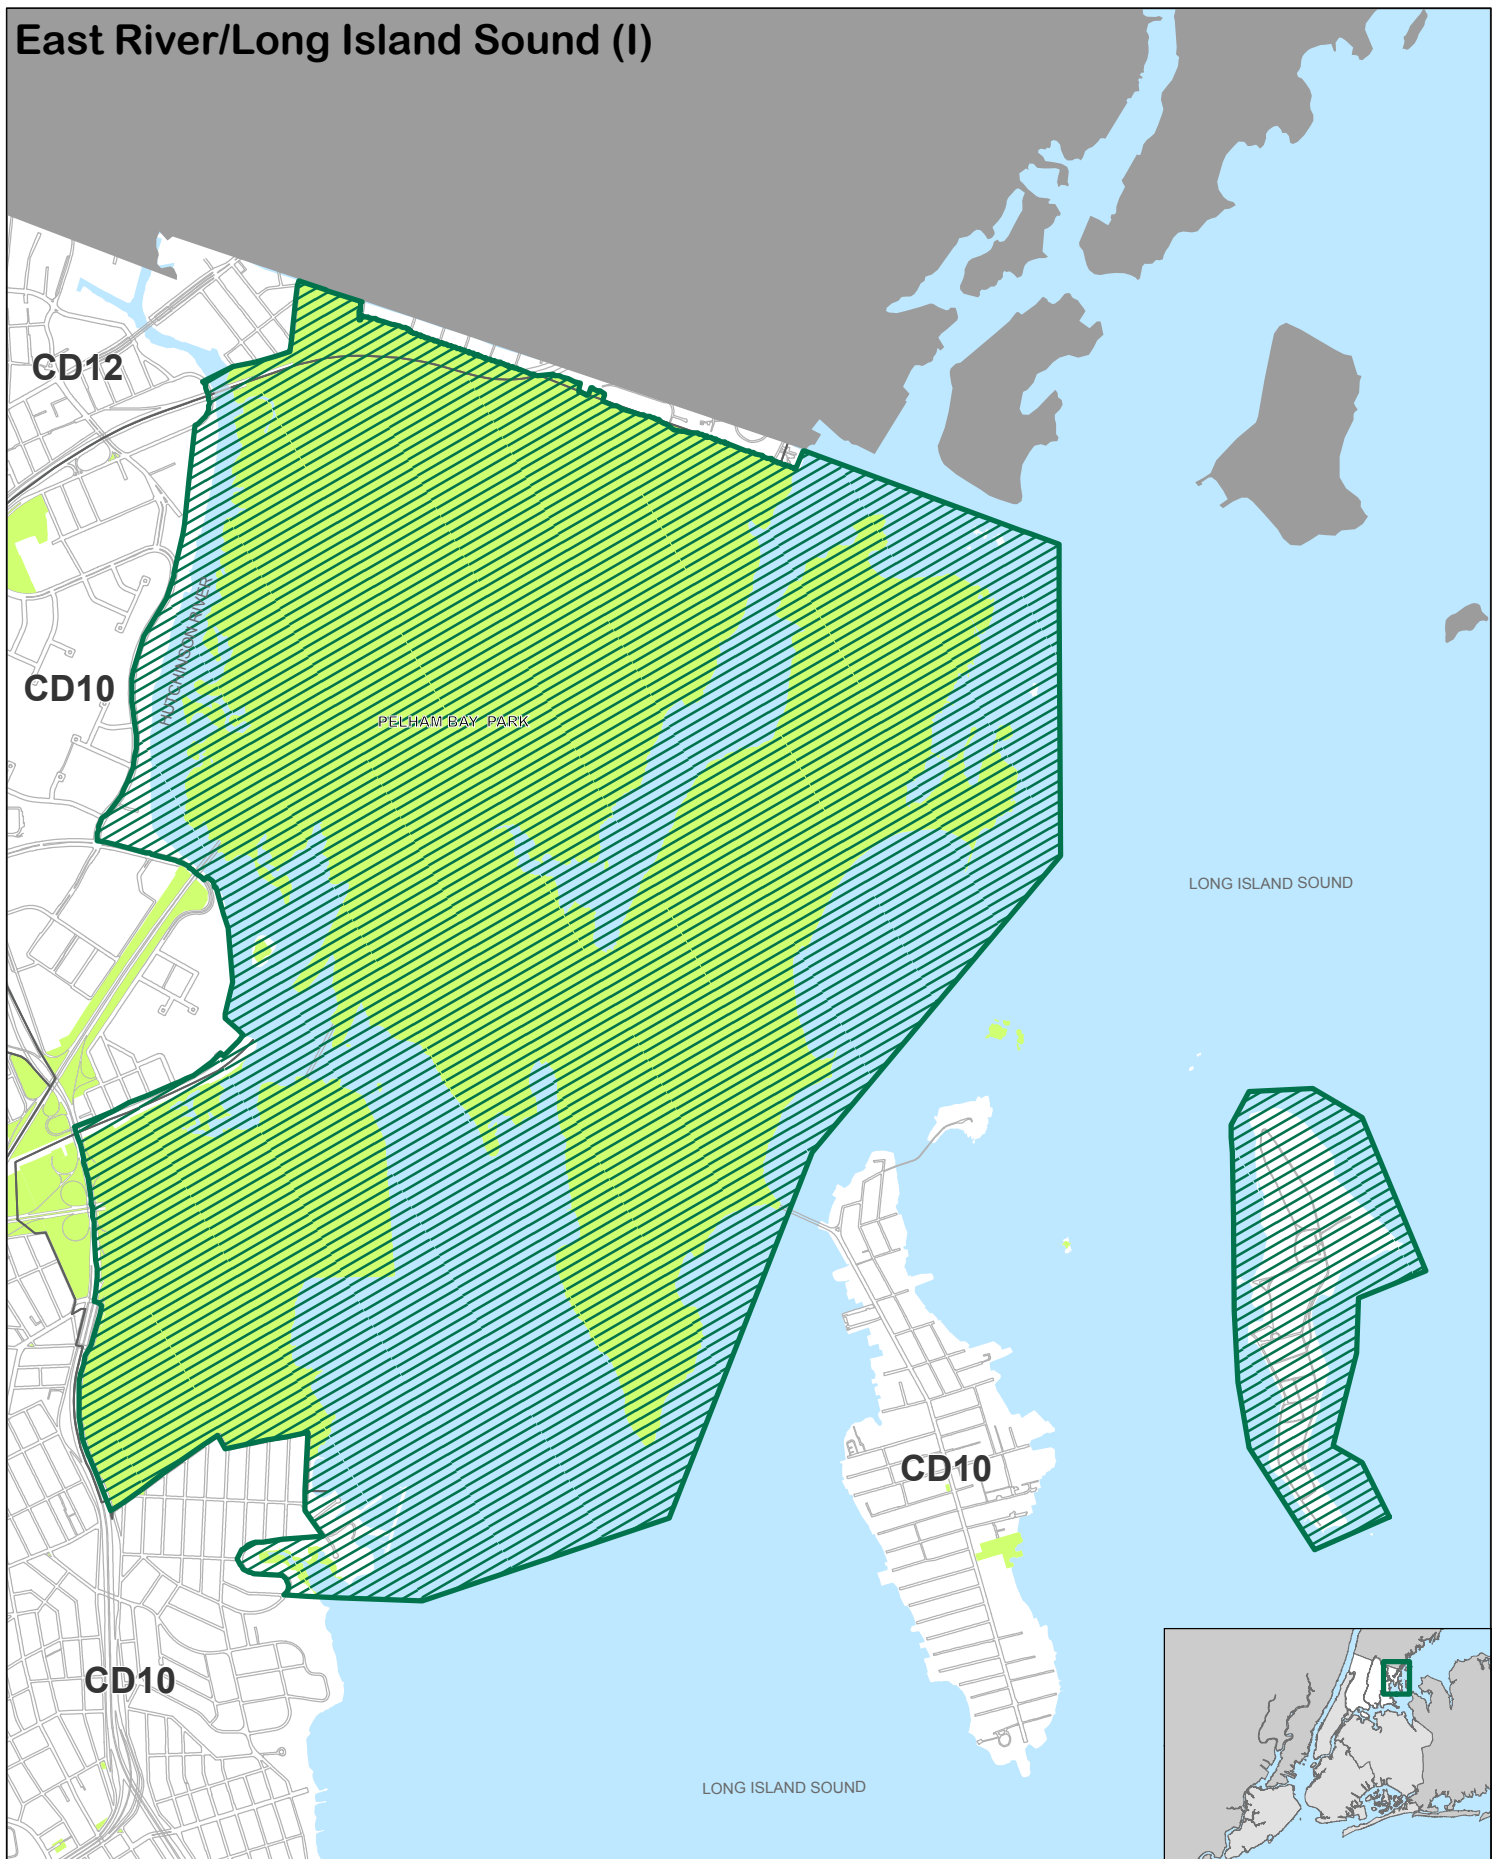

SPECIAL NATURAL WATERFRONT AREAS

East River/Long Island Sound (I)

Special Natural Waterfront Areas

-  SNWA Boundary
-  Parkland

Special Natural Waterfront Areas

 SNWA Boundary
  Parkland

East River/Long Island Sound (III)

Special Natural Waterfront Areas

SNWA Boundary

Parkland

Special Natural Waterfront Areas

SNWA Boundary

Parkland

Northwestern Staten Island Harbor Herons Area

Special Natural Waterfront Areas

-  SNWA Boundary
-  Parkland
-  ESMIA