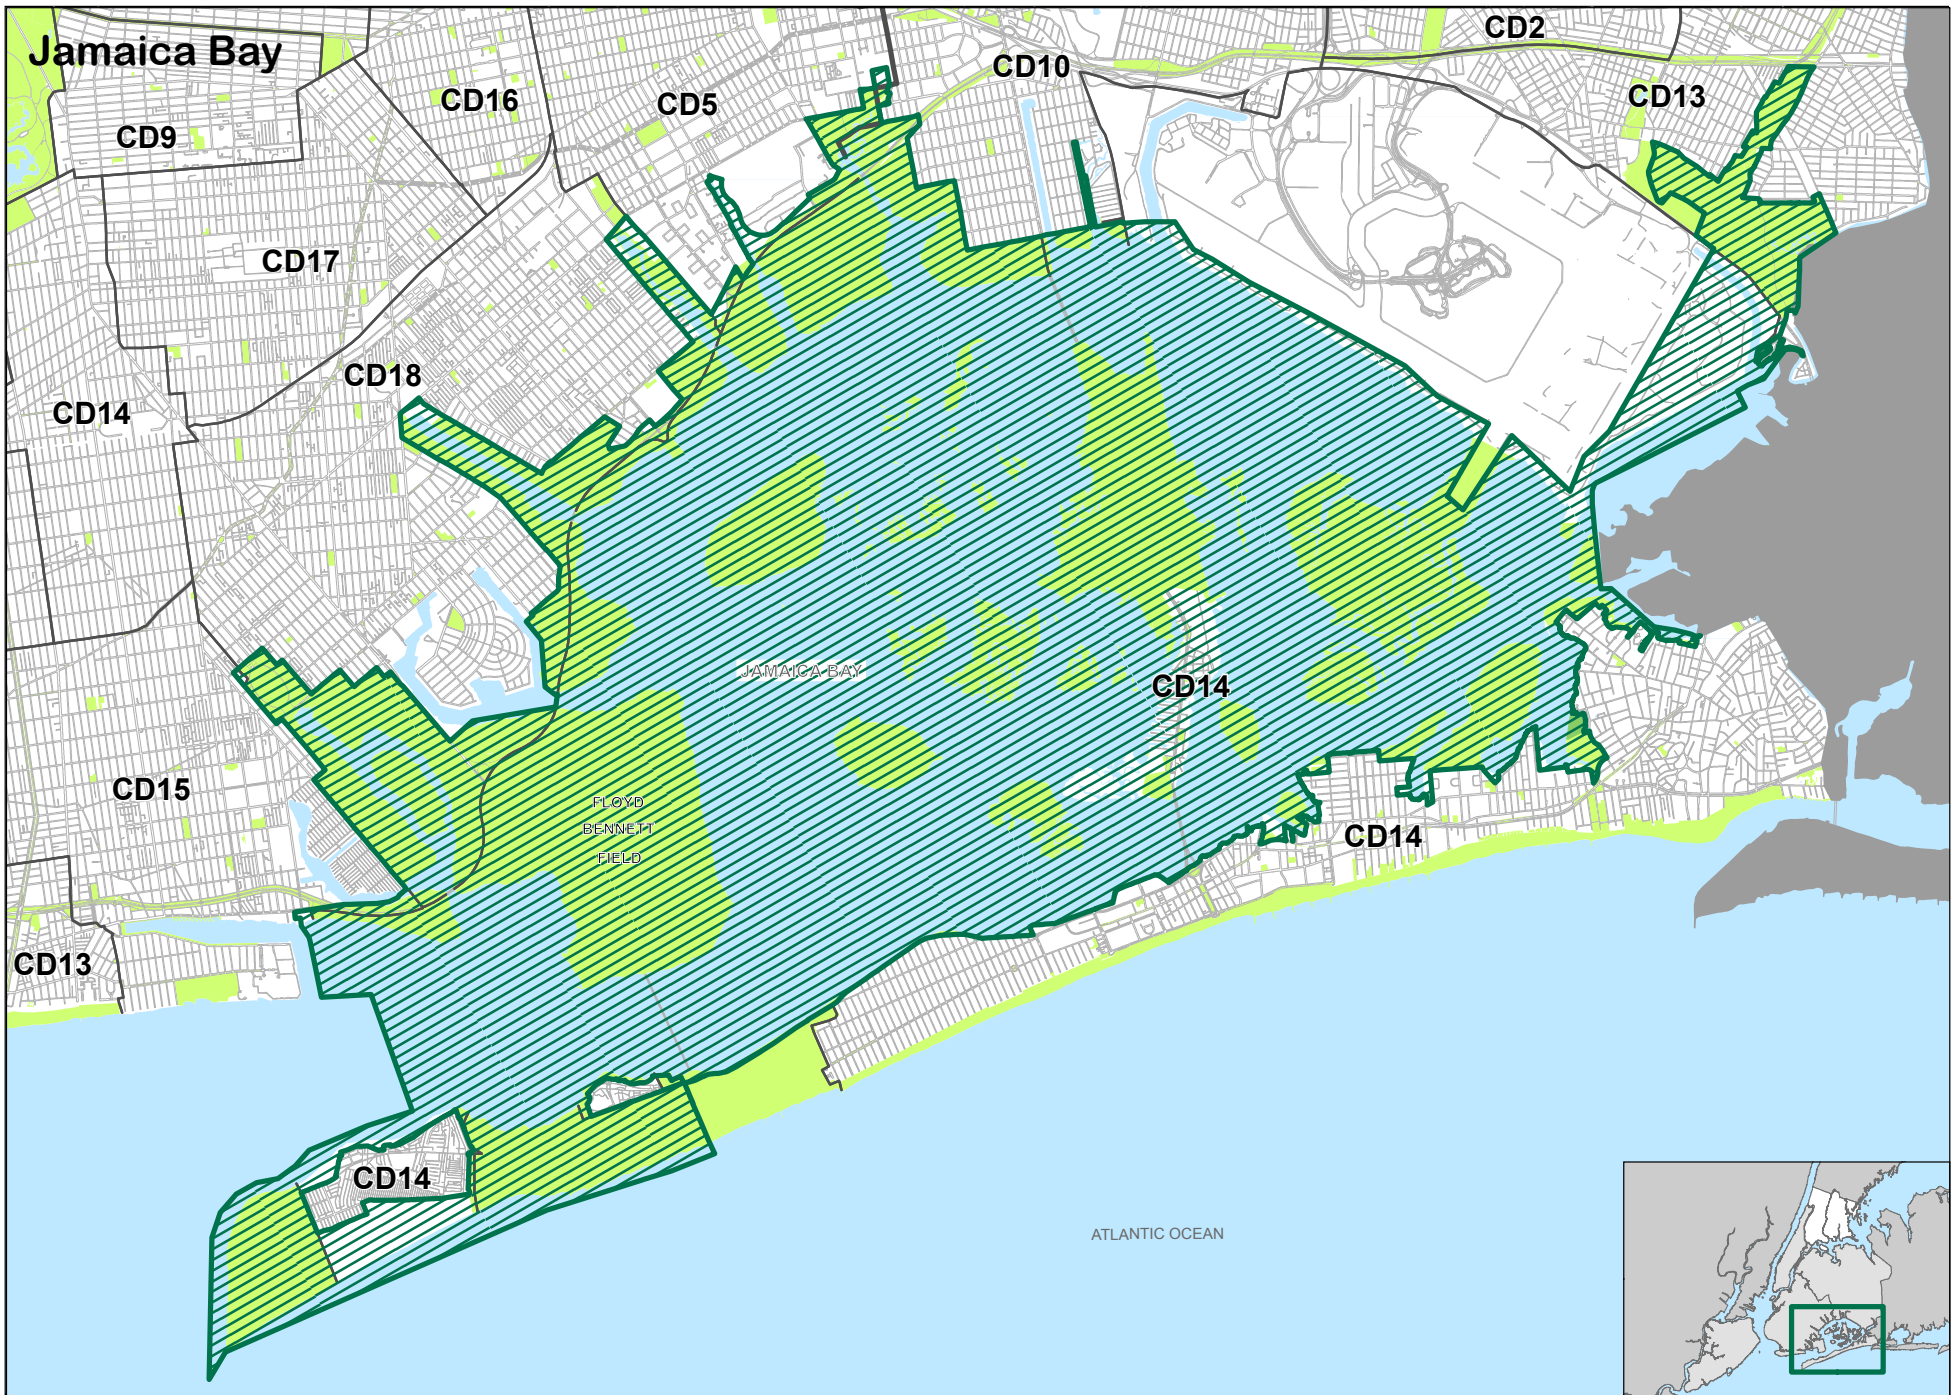

SPECIAL NATURAL WATERFRONT AREAS

East River/Long Island Sound (I)

Special Natural Waterfront Areas

-  SNWA Boundary
-  Parkland

Special Natural Waterfront Areas

 SNWA Boundary
  Parkland

East River/Long Island Sound (III)

Special Natural Waterfront Areas

SNWA Boundary

Parkland

Special Natural Waterfront Areas

SNWA Boundary

Parkland

Northwestern Staten Island Harbor Herons Area

Special Natural Waterfront Areas

-  SNWA Boundary
-  Parkland
-  ESMIA