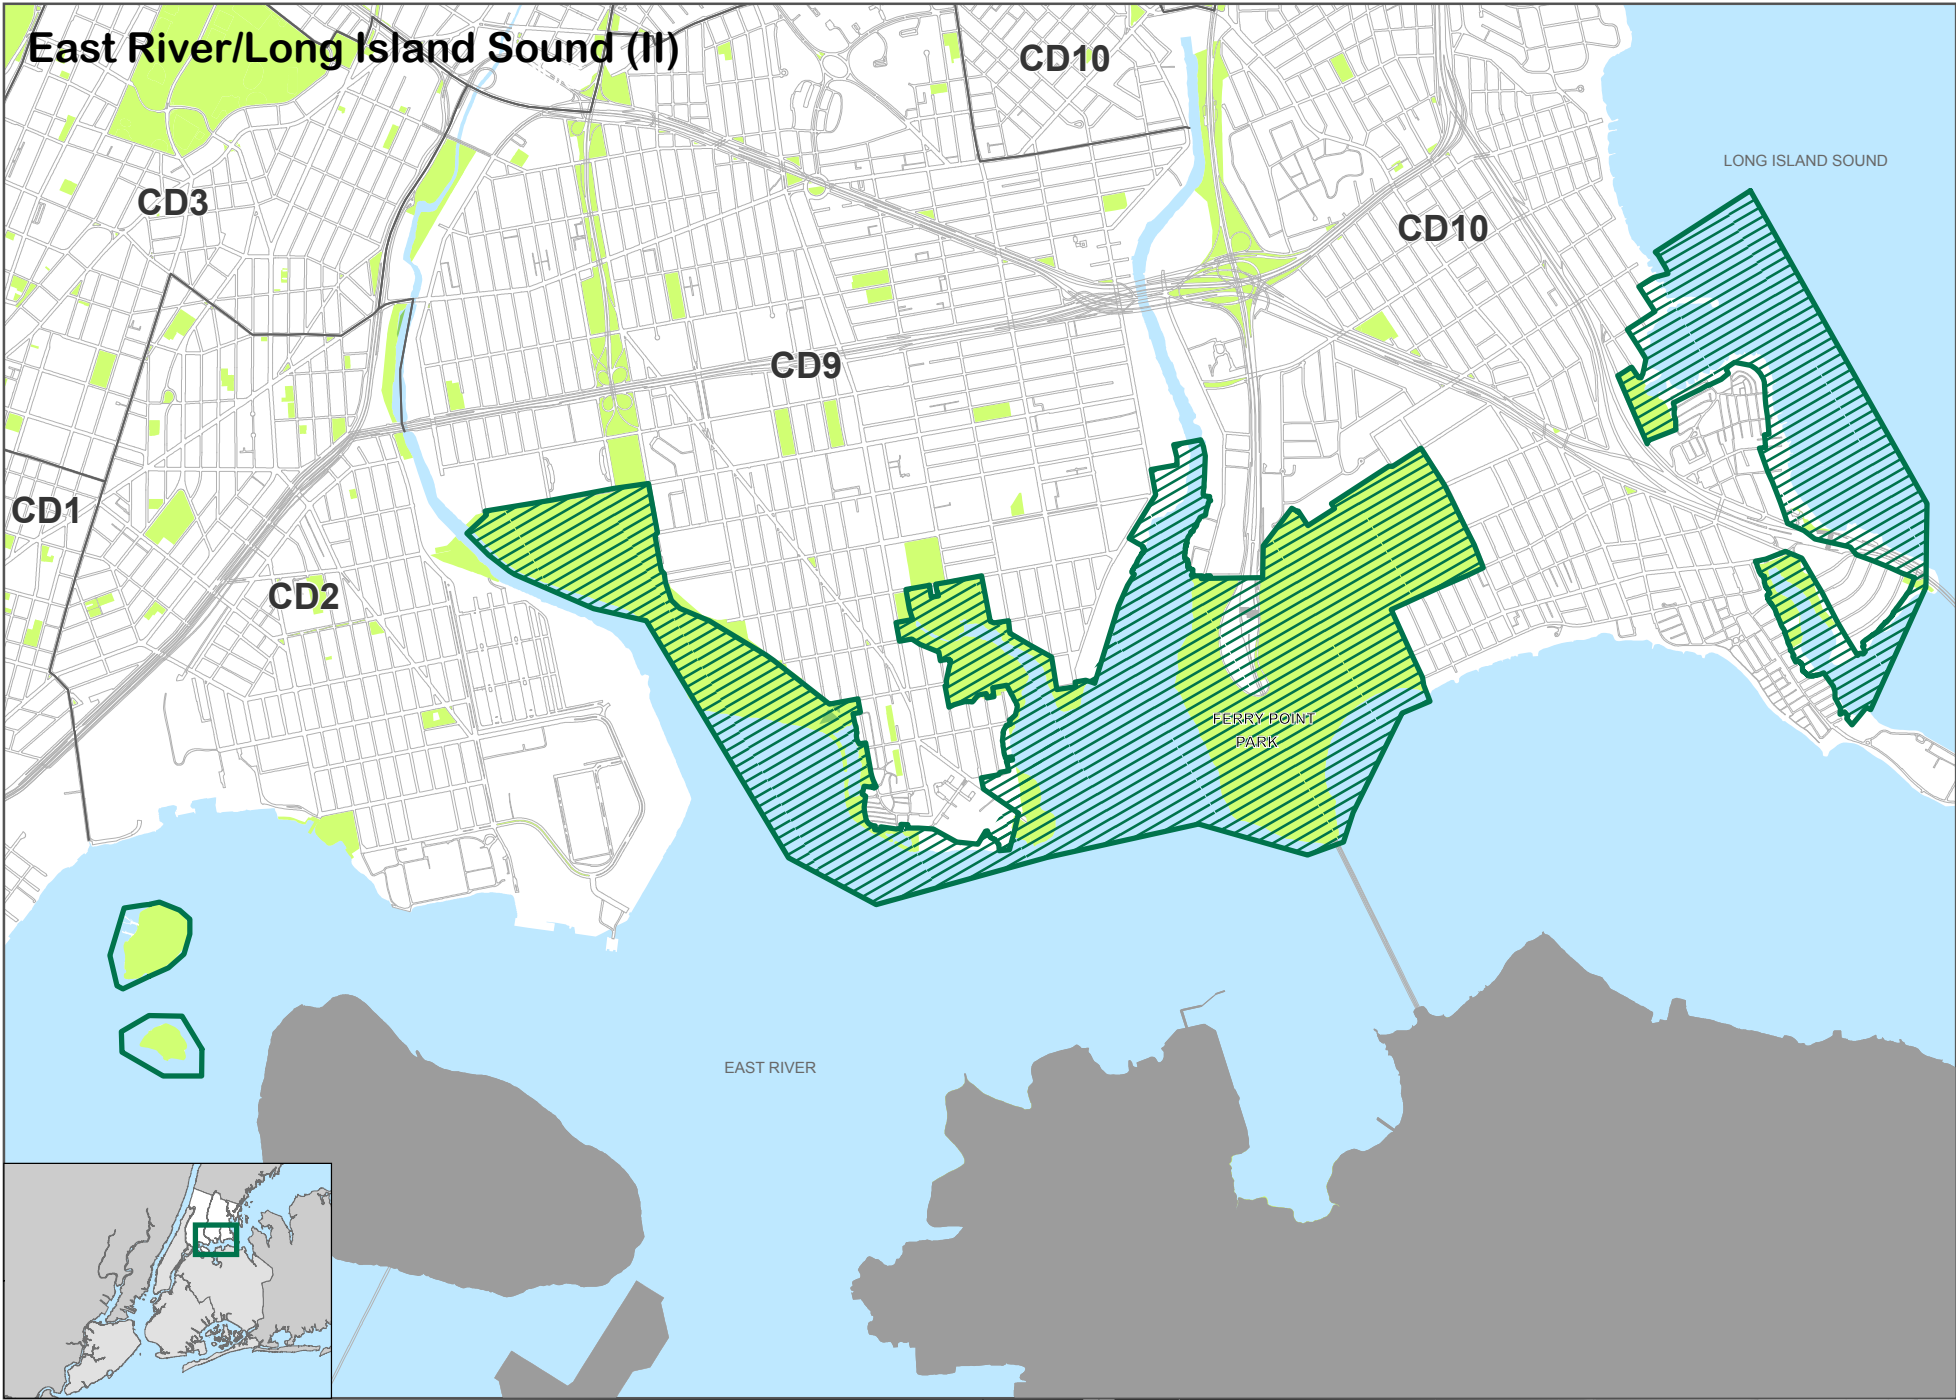

SPECIAL NATURAL WATERFRONT AREAS

East River/Long Island Sound (I)

Special Natural Waterfront Areas

-  SNWA Boundary
-  Parkland

Special Natural Waterfront Areas

 SNWA Boundary
  Parkland

East River/Long Island Sound (III)

Special Natural Waterfront Areas

SNWA Boundary

Parkland

Special Natural Waterfront Areas

SNWA Boundary

Parkland

Northwestern Staten Island Harbor Herons Area

Special Natural Waterfront Areas

-  SNWA Boundary
-  Parkland
-  ESMIA